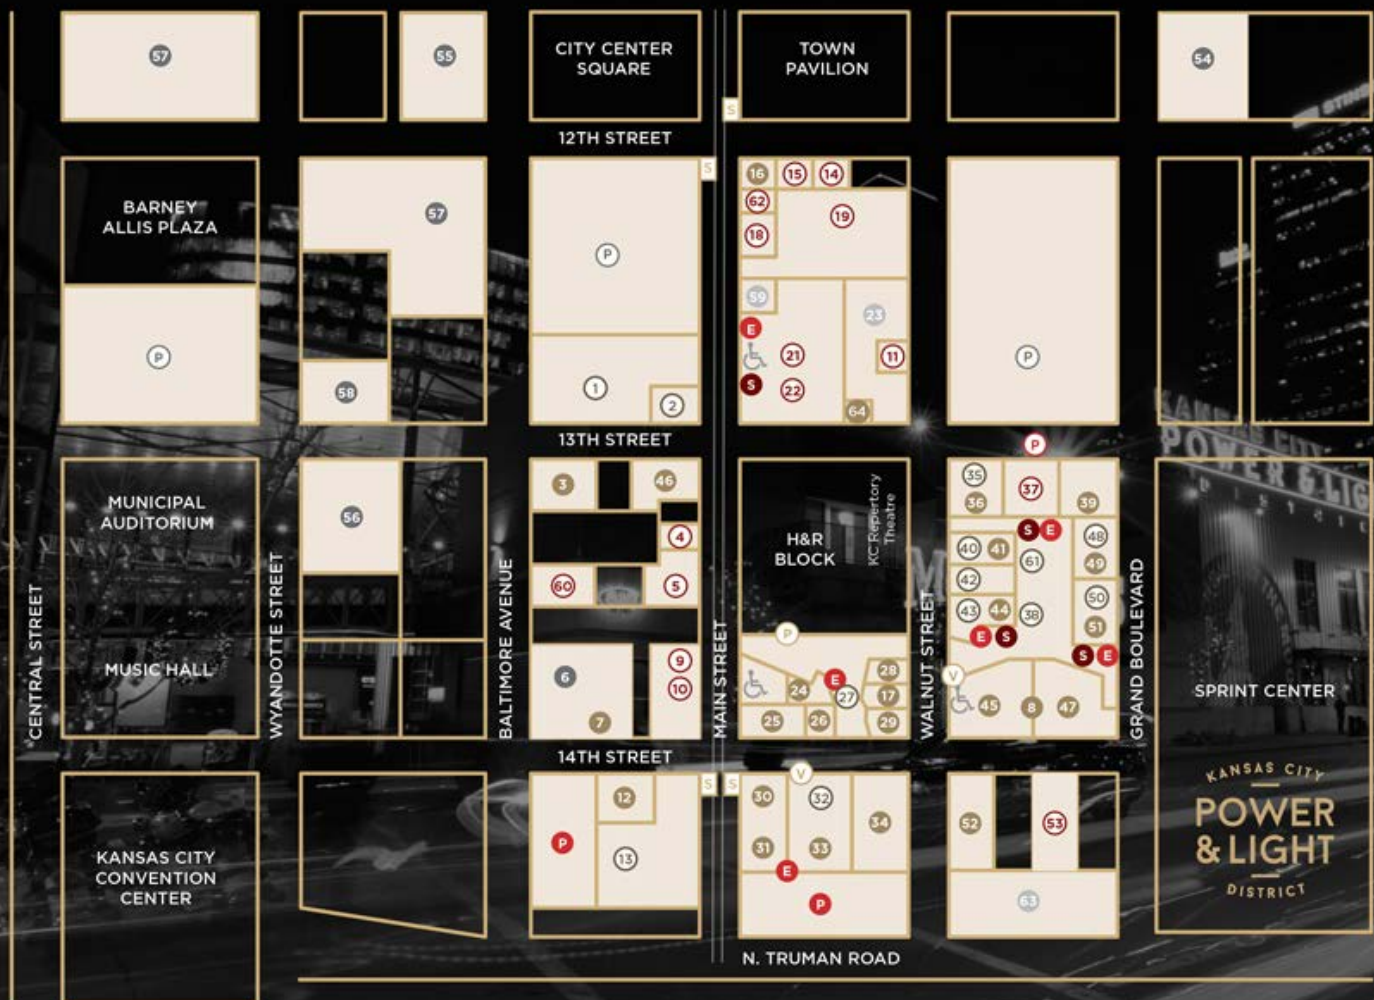

### RESTAURANTS & BARS

- 34. 801 Chophouse
- 26. Balsano's Gelato Cafe

### NIGHTLIFE & ENTERTAINMENT

- 13. Alamo Drafthouse Mainstreet Cinema
- 40. Angels Rock Bar

- 1. Arvest Bank Theatre at The Midland
- 27. Elements Courtyard (Seasonal)
- 42. Fuego
- 32. Gallery Event Space, The
- 48. Howl at the Moon
- 2. Indie Bar
- 33. Kansas City Live! Block
- 61. Living Room / KC Beer Garden
- 43. Mosaic Ultra Lounge
- 35. PBR Big Sky
- 50. Shark Bar

## HOTELS

- 58. Aladdin Holiday Inn
- 54. Ambassador Hotel
- 56. Crowne Plaza Hotel
- 6. Hilton President Hotel
- 55. Hotel Phillips
- 58. Marriott Downtown